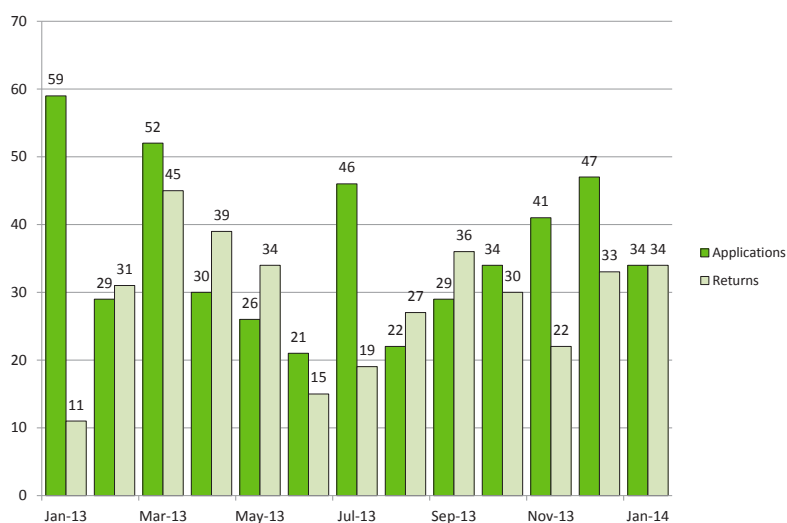

VAPAAEHTOINEN PALUU
ASSISTED VOLUNTARY RETURN
FRIVILLIGT ÅTERVÄNDANDE

VARRP-FIN

Voluntary Assisted Return and Re-integration Programme from Finland

Statistics 1.1.2013-31.1.2014

Returns and applications 1.1.2013-30.01.2014	Applications	Returns
Transferred from previous project	99	
Jan-13	59	11
Feb-13	29	31
Mar-13	52	45
Apr-13	30	39
May-13	26	34
Jun-13	21	15
Jul-13	46	19
Aug-13	22	27
Sep-13	29	36
Oct-13	34	30
Nov-13	41	22
Dec-13	47	33
Jan-14	34	34
Total	569	376

Paluurahasto

Toimiva ja turvallinen paluu

MAAHANMUUTTOVIRASTO
MIGRATIONSVERKET
FINNISH IMMIGRATION SERVICE

Returns by country / area

1.1.2013 - 31.1.2014

Returns by country / region	2013-14
Algeria	1
Argentina	1
Brazil	1
Cambodia	1
China	1
Guinea	1
India	1
Kyrgyzstan	1
Libya	1
Mexico	1
New Zealand	1
Niger	1
Somaliland, Somalia	1
Sudan	1
Tadjikistan	1
Venezuela	1
Afghanistan	2
Bangladesh	2
Djibouti	2
Egypt	2
Ethiopia	2
Kazakhstan	2
Kenya	2
Pakistan	2
Palestine	2
Angola	3
Honduras	3
Morocco	3
Philippines	3
South Africa	3
Vietnam	3
Cameroon	4
Colombia	4
Cuba	4
Ghana	4
Nepal	4
Tanzania	4
Azerbaijan	5
Gambia	5
Macedonia	5
Turkey	5
Belarus	6
Georgia	6
Iran	7
Sri Lanka	7
Ukraine	8
Nigeria	9
Albania	10
Kosovo UNSC 1244	23
BiH	26
Russian Federation	43
Serbia	50
Iraq	85
Total	376