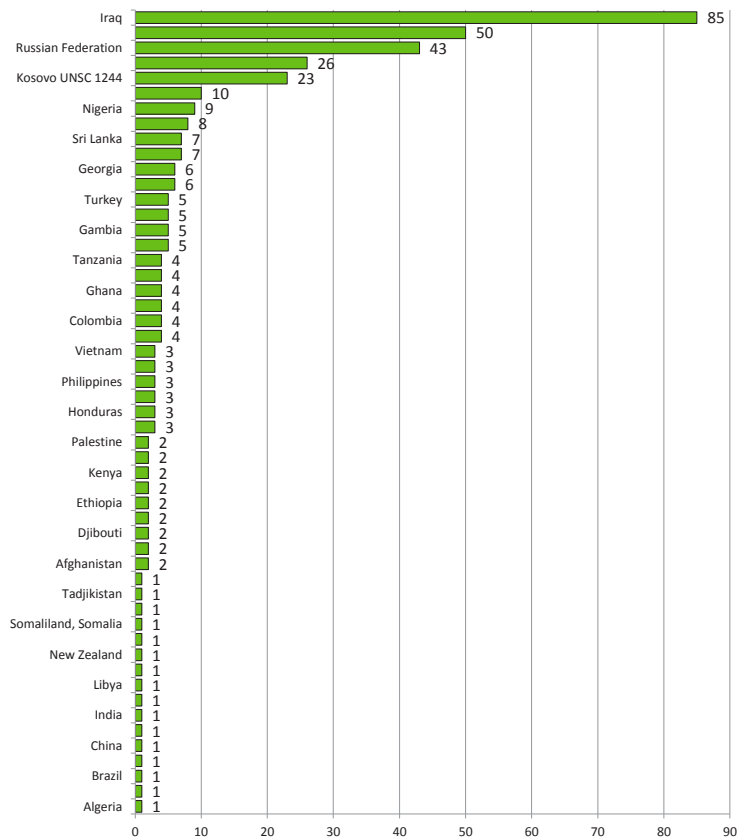

VAPAAEHTOINEN PALUU
ASSISTED VOLUNTARY RETURN
FRIVILLIGT ÅTERVÄNDANDE

VARRP-FIN

Voluntary Assisted Return and Re-integration Programme from Finland

Statistics 1.1.2013-31.1.2014

Returns and applications 1.1.2013-30.01.2014	Applications	Returns
Transferred from previous project	99	
Jan-13	59	11
Feb-13	29	31
Mar-13	52	45
Apr-13	30	39
May-13	26	34
Jun-13	21	15
Jul-13	46	19
Aug-13	22	27
Sep-13	29	36
Oct-13	34	30
Nov-13	41	22
Dec-13	47	33
Jan-14	34	34
Total	569	376

Paluurahasto

Toimiva ja turvallinen paluu

MAAHANMUUTTOVIRASTO
MIGRATIONSVERKET
FINNISH IMMIGRATION SERVICE

Returns by country / area

1.1.2013 - 31.1.2014

Returns by country / region	2013-14
Algeria	1
Argentina	1
Brazil	1
Cambodia	1
China	1
Guinea	1
India	1
Kyrgyzstan	1
Libya	1
Mexico	1
New Zealand	1
Niger	1
Somaliland, Somalia	1
Sudan	1
Tadjikistan	1
Venezuela	1
Afghanistan	2
Bangladesh	2
Djibouti	2
Egypt	2
Ethiopia	2
Kazakhstan	2
Kenya	2
Pakistan	2
Palestine	2
Angola	3
Honduras	3
Morocco	3
Philippines	3
South Africa	3
Vietnam	3
Cameroon	4
Colombia	4
Cuba	4
Ghana	4
Nepal	4
Tanzania	4
Azerbaijan	5
Gambia	5
Macedonia	5
Turkey	5
Belarus	6
Georgia	6
Iran	7
Sri Lanka	7
Ukraine	8
Nigeria	9
Albania	10
Kosovo UNSC 1244	23
BiH	26
Russian Federation	43
Serbia	50
Iraq	85
Total	376