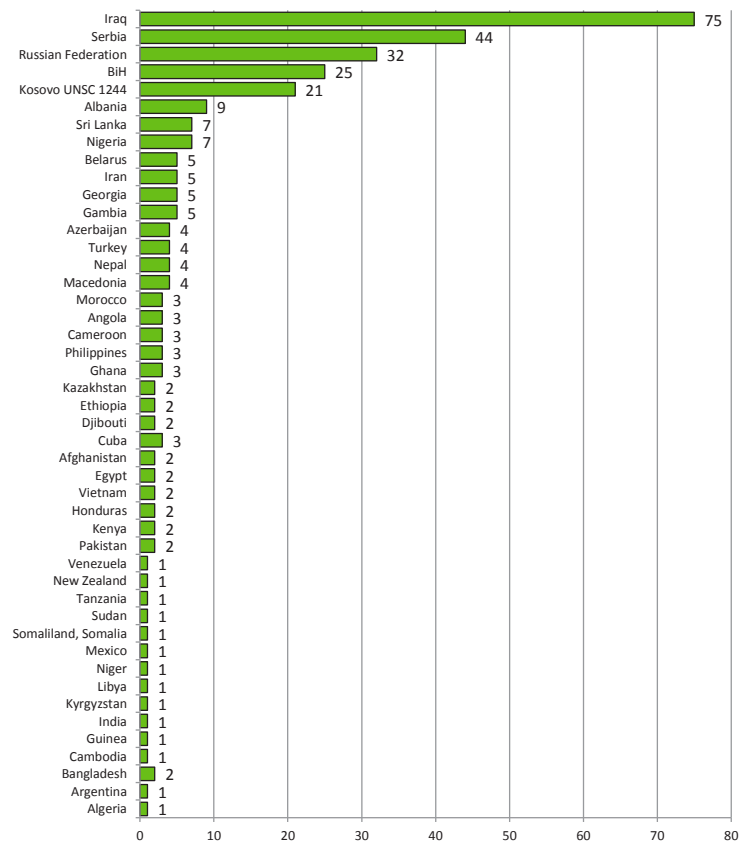

VAPAAEHTOINEN PALUU
ASSISTED VOLUNTARY RETURN
FRIVILLIGT ÅTERVÄNDANDE

VARRP-FIN

Voluntary Assisted Return and Re-integration Programme from Finland

Statistics 1.1.2013-30.11.2013

Returns and applications 1.1.2013-30.11.2013	Applications	Returns
Transferred from previous project	99	
Jan-13	59	11
Feb-13	29	31
Mar-13	52	45
Apr-13	30	39
May-13	26	33
Jun-13	21	15
Jul-13	46	19
Aug-13	22	27
Sep-13	29	36
Oct-13	34	30
Nov-13	41	22
Total	488	308

Paluurahasto
Toimiva ja turvallinen paluu

Returns by country / area

1.1.2013 - 30.11.2013

Returns by country / region	2013
Algeria	1
Argentina	1
Bangladesh	2
Cambodia	1
Guinea	1
India	1
Kyrgyzstan	1
Libya	1
Niger	1
Mexico	1
Somaliland, Somalia	1
Sudan	1
Tanzania	1
New Zealand	1
Venezuela	1
Pakistan	2
Kenya	2
Honduras	2
Vietnam	2
Egypt	2
Afghanistan	2
Cuba	3
Djibouti	2
Ethiopia	2
Kazakhstan	2
Ghana	3
Philippines	3
Cameroon	3
Angola	3
Morocco	3
Macedonia	4
Nepal	4
Turkey	4
Azerbaijan	4
Gambia	5
Georgia	5
Iran	5
Belarus	5
Nigeria	7
Sri Lanka	7
Albania	9
Kosovo UNSC 1244	21
BiH	25
Russian Federation	32
Serbia	44
Iraq	75
Total	308