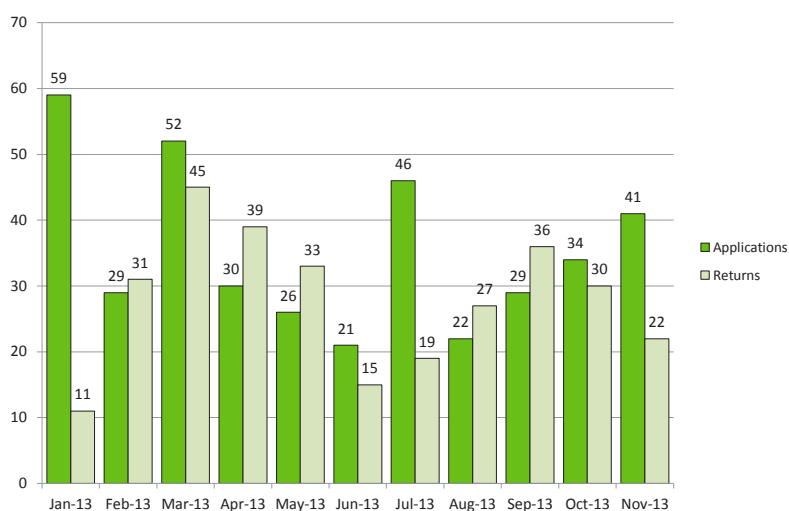

VAPAAEHTOINEN PALUU
ASSISTED VOLUNTARY RETURN
FRIVILLIGT ÅTERVÄNDANDE

VARRP-FIN

Voluntary Assisted Return and Re-integration Programme from Finland

Statistics 1.1.2013-30.11.2013

Returns and applications 1.1.2013-30.11.2013	Applications	Returns
Transferred from previous project	99	
Jan-13	59	11
Feb-13	29	31
Mar-13	52	45
Apr-13	30	39
May-13	26	33
Jun-13	21	15
Jul-13	46	19
Aug-13	22	27
Sep-13	29	36
Oct-13	34	30
Nov-13	41	22
Total	488	308

Paluurahasto
Toimiva ja turvallinen paluu

Returns by country / area

1.1.2013 - 30.11.2013

Returns by country / region	2013
Algeria	1
Argentina	1
Bangladesh	2
Cambodia	1
Guinea	1
India	1
Kyrgyzstan	1
Libya	1
Niger	1
Mexico	1
Somaliland, Somalia	1
Sudan	1
Tanzania	1
New Zealand	1
Venezuela	1
Pakistan	2
Kenya	2
Honduras	2
Vietnam	2
Egypt	2
Afghanistan	2
Cuba	3
Djibouti	2
Ethiopia	2
Kazakhstan	2
Ghana	3
Philippines	3
Cameroon	3
Angola	3
Morocco	3
Macedonia	4
Nepal	4
Turkey	4
Azerbaijan	4
Gambia	5
Georgia	5
Iran	5
Belarus	5
Nigeria	7
Sri Lanka	7
Albania	9
Kosovo UNSC 1244	21
BiH	25
Russian Federation	32
Serbia	44
Iraq	75
Total	308