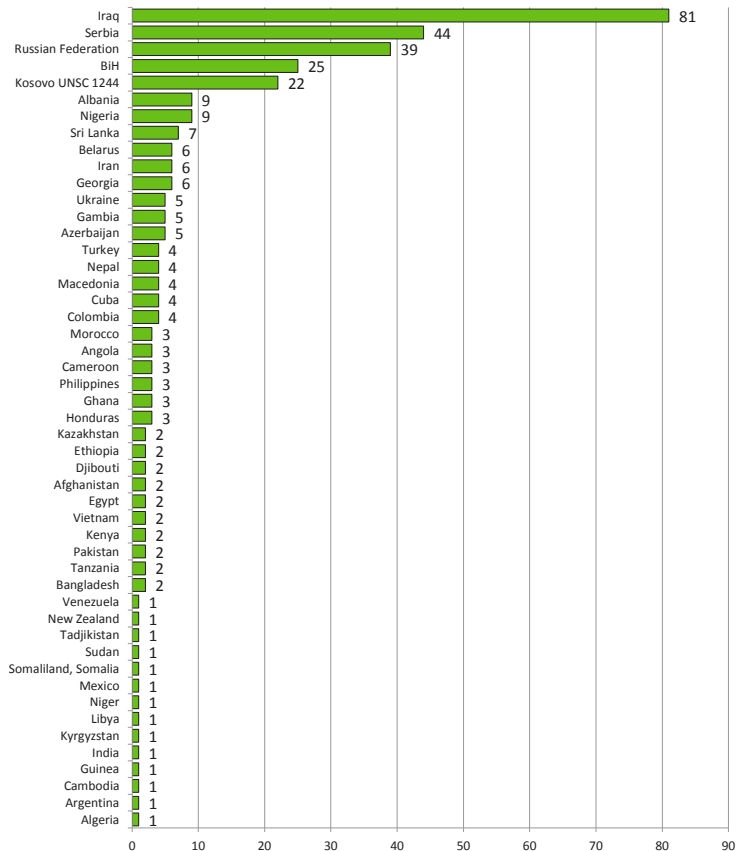

VAPAAEHTOINEN PALUU
ASSISTED VOLUNTARY RETURN
FRIVILLIGT ÅTERVÄNDANDE

VARRP-FIN

Voluntary Assisted Return and Re-integration Programme from Finland

Statistics 1.1.2013-31.12.2013

Returns and applications 1.1.2013-30.11.2013	Applications	Returns
Transferred from previous project	99	
Jan-13	59	11
Feb-13	29	31
Mar-13	52	45
Apr-13	30	39
May-13	26	33
Jun-13	21	15
Jul-13	46	19
Aug-13	22	27
Sep-13	29	36
Oct-13	34	30
Nov-13	41	22
Dec-13	47	33
Total	535	341

Paluurahasto
Toimiva ja turvallinen paluu

Returns by country / area

1.1.2013 - 31.12.2013

Returns by country / region	2013
Algeria	1
Argentina	1
Cambodia	1
Guinea	1
India	1
Kyrgyzstan	1
Libya	1
Niger	1
Mexico	1
Somaliland, Somalia	1
Sudan	1
Tadjikistan	1
New Zealand	1
Venezuela	1
Bangladesh	2
Tanzania	2
Pakistan	2
Kenya	2
Vietnam	2
Egypt	2
Afghanistan	2
Djibouti	2
Ethiopia	2
Kazakhstan	2
Honduras	3
Ghana	3
Philippines	3
Cameroon	3
Angola	3
Morocco	3
Colombia	4
Cuba	4
Macedonia	4
Nepal	4
Turkey	4
Azerbaijan	5
Gambia	5
Ukraine	5
Georgia	6
Iran	6
Belarus	6
Sri Lanka	7
Nigeria	9
Albania	9
Kosovo UNSC 1244	22
BiH	25
Russian Federation	39
Serbia	44
Iraq	81
Total	341