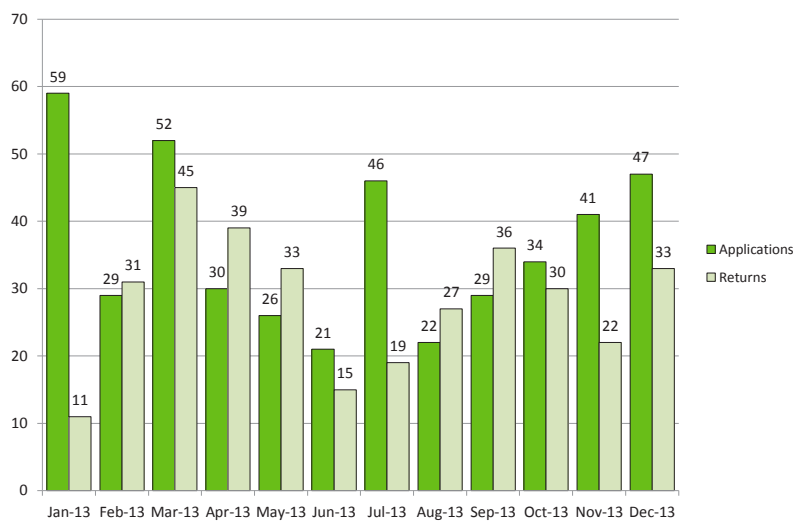

VAPAAEHTOINEN PALUU
ASSISTED VOLUNTARY RETURN
FRIVILLIGT ÅTERVÄNDANDE

VARRP-FIN

Voluntary Assisted Return and Re-integration Programme from Finland

Statistics 1.1.2013-31.12.2013

Returns and applications 1.1.2013-30.11.2013	Applications	Returns
Transferred from previous project	99	
Jan-13	59	11
Feb-13	29	31
Mar-13	52	45
Apr-13	30	39
May-13	26	33
Jun-13	21	15
Jul-13	46	19
Aug-13	22	27
Sep-13	29	36
Oct-13	34	30
Nov-13	41	22
Dec-13	47	33
Total	535	341