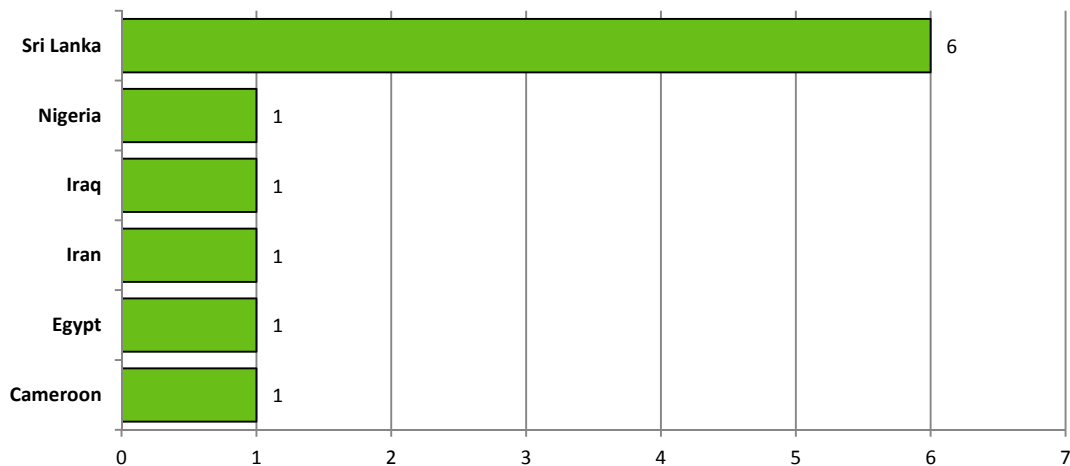

Returns by country / area

1.1.2013 - 31.1.2013

Returns by country / region	2013
Cameroon	1
Egypt	1
Iran	1
Iraq	1
Nigeria	1
Sri Lanka	6
Total	11

Returns 1.1.2013-31.1.2013