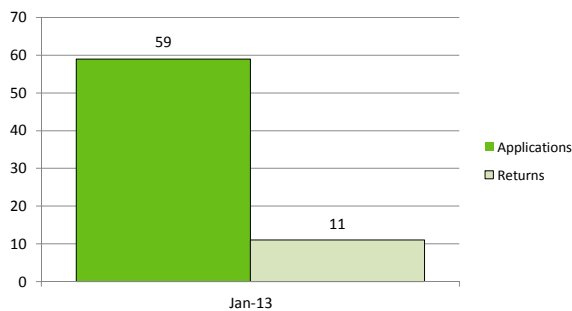

# VARRP-FIN

Voluntary Assisted Return  
and Re-integration Programme from Finland  
Statistics 1.1.2013-31.1.2013

Returns and applications 1.1.2013-31.1.2013	Applications	Returns
Transferred from previous project	94	
Jan-13	59	11
<b>Total</b>	<b>153</b>	<b>11</b>