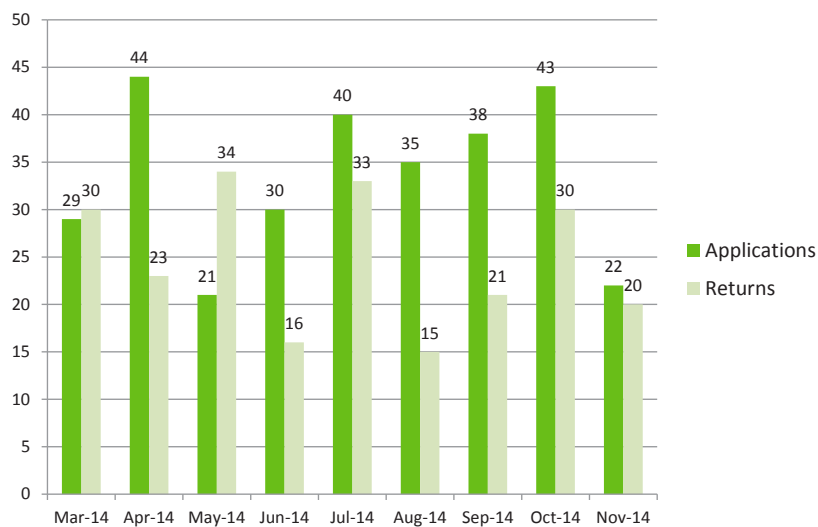

VAPAAEHTOINEN PALUU
ASSISTED VOLUNTARY RETURN
FRIVILLIGT ÅTERVÄNDANDE

VARRP-FIN II

Voluntary Assisted Return and Re-integration Programme from Finland II

Statistics 1.3.2014-30.11.2014

| Returns and applications 1.1.2014-31.8.2014 | Applications | Returns |
|---|--------------|------------|
| Mar-14 | 29 | 30 |
| Apr-14 | 44 | 23 |
| May-14 | 21 | 34 |
| Jun-14 | 30 | 16 |
| Jul-14 | 40 | 33 |
| Aug-14 | 35 | 15 |
| Sep-14 | 38 | 21 |
| Oct-14 | 43 | 30 |
| Nov-14 | 22 | 20 |
| Total | 302 | 222 |