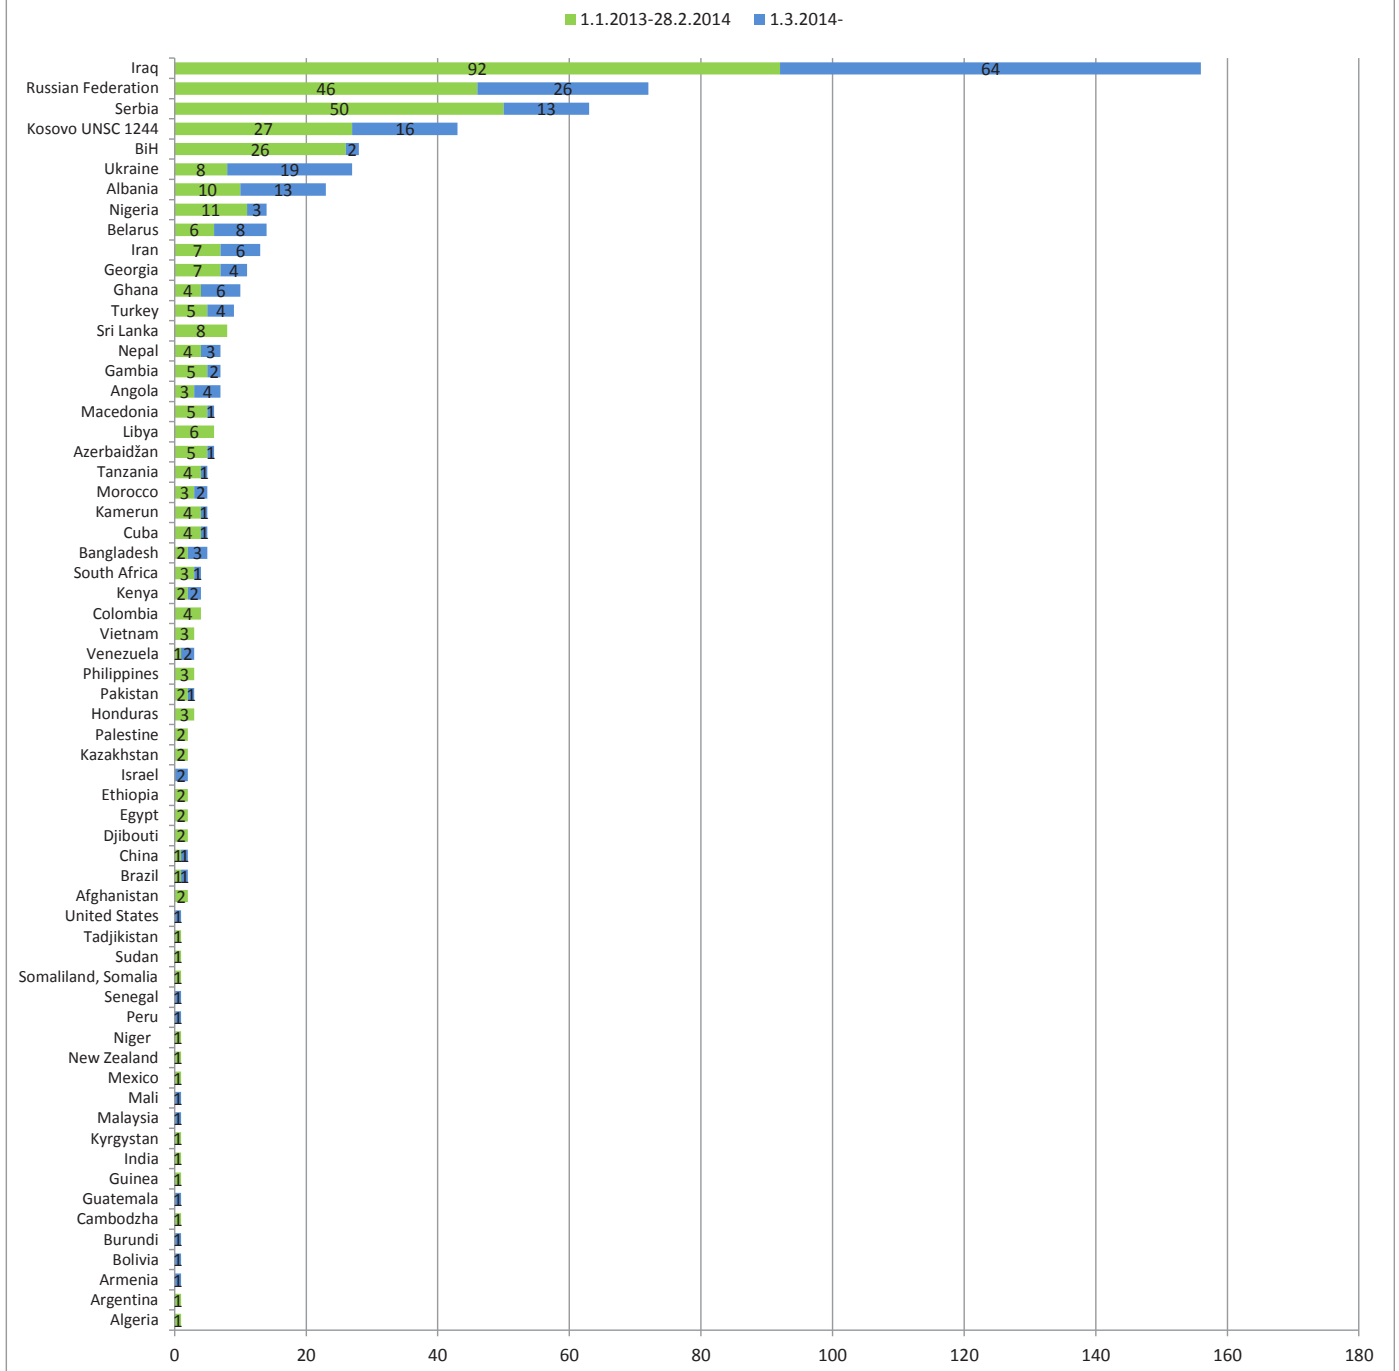

Returns by country / area

1.3.2014 - 30.11.2014

Returns by country / region	VAPPS II
Iraq	64
Russian Federation	26
Ukraine	19
Kosovo UNSC 1244	16
Albania	13
Serbia	13
Belarus	8
Ghana	6
Iran	6
Angola	4
Georgia	4
Turkey	4
Bangladesh	3
Nepal	3
Nigeria	3
BiH	2
Gambia	2
Israel	2
Kenya	2
Morocco	2
Venezuela	2
Armenia	1
Azerbaidžan	1
Bolivia	1
Brazil	1
Burundi	1
South Africa	1
Guatemala	1
Cameroon	1
China	1
Cuba	1
Macedonia	1
Malaysia	1
Mali	1
Pakistan	1
Peru	1
Senegal	1
Tanzania	1
USA	1
Total	222

Returns by country VARRP-FIN I and VARRP-FIN II

More info:

www.assistedvoluntaryreturn.fi

E-mail: iomhelsinkiavr@iom.int

Telephone: 09-6841150

Paluurahasto

Toimiva ja turvallinen paluu

MAAHANMUUTTOVIRASTO
MIGRATIONSVERKET
FINNISH IMMIGRATION SERVICE