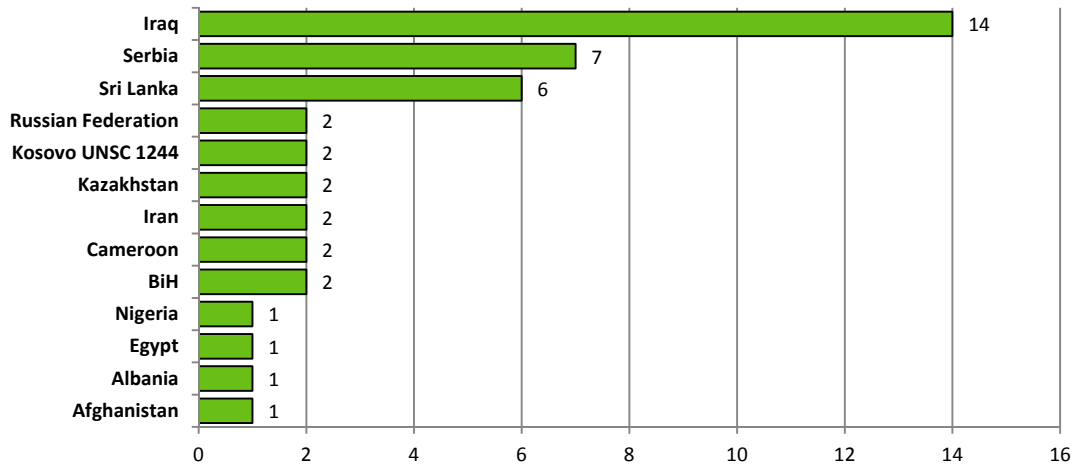

Returns by country / area

1.1.2013 - 28.2.2013

Returns by country / region	2013
Afghanistan	1
Albania	1
Egypt	1
Nigeria	1
BiH	2
Cameroon	2
Iran	2
Kazakhstan	2
Kosovo UNSC 1244	2
Russian Federation	2
Sri Lanka	6
Serbia	7
Iraq	14
Total	43

Returns 1.1.2013-28.2.2013

More info:
www.assistedvoluntaryreturn.fi
E-mail: iomhelsinkiavr@iom.int
Telephone: 09-6841150

Paluurahasto
Toimiva ja turvallinen paluu