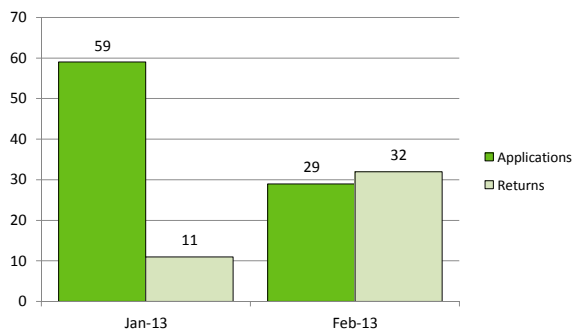

VAPAAEHTOINEN PALUU
ASSISTED VOLUNTARY RETURN
FRIVILLIGT ÅTERVÄNDANDE

VARRP-FIN

Voluntary Assisted Return
and Re-integration Programme from Finland
Statistics 1.1.2013-28.2.2013

Returns and applications 1.1.2013-28.2.2013	Applications	Returns
Transferred from previous project	94	
Jan-13	59	11
Feb-13	29	32
Total	182	43

Returns by country / area

1.1.2013 - 28.2.2013

Returns by country / region	2013
Afghanistan	1
Albania	1
Egypt	1
Nigeria	1
BiH	2
Cameroon	2
Iran	2
Kazakhstan	2
Kosovo UNSC 1244	2
Russian Federation	2
Sri Lanka	6
Serbia	7
Iraq	14
Total	43