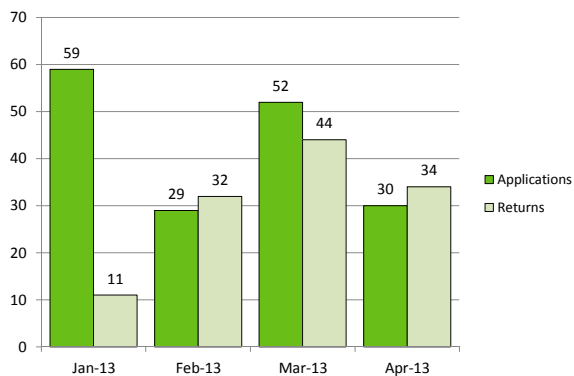

VAPAAEHTOINEN PALUU
ASSISTED VOLUNTARY RETURN
FRIVILLIGT ÅTERVÄNDANDE

VARRP-FIN

Voluntary Assisted Return and Re-integration Programme from Finland

Statistics 1.1.2013-30.4.2013

Returns and applications 1.1.2013-31.1.2013	Applications	Returns
Transferred from previous project	100	
Jan-13	59	11
Feb-13	29	32
Mar-13	52	44
Apr-13	30	34
Total	270	121

Returns by country / area

1.1.2013 - 30.4.2013

Returns by country / region	2013
Argentina	1
Cambodia	1
Libya	1
Mexico	1
Tanzania	1
Turkey	1
Philippines	1
Vietnam	1
Albania	2
Egypt	2
Nepal	2
Afghanistan	2
Cameroon	2
Ethiopia	2
Gambia	2
Geogia	2
Kazakhstan	2
Morocco	2
Nigeria	3
Belarus	4
Azerbaijan	4
Iran	4
Kosovo UNSC 1244	4
Russian Federation	6
Sri Lanka	6
BiH	8
Serbia	22
Iraq	32
Total	121