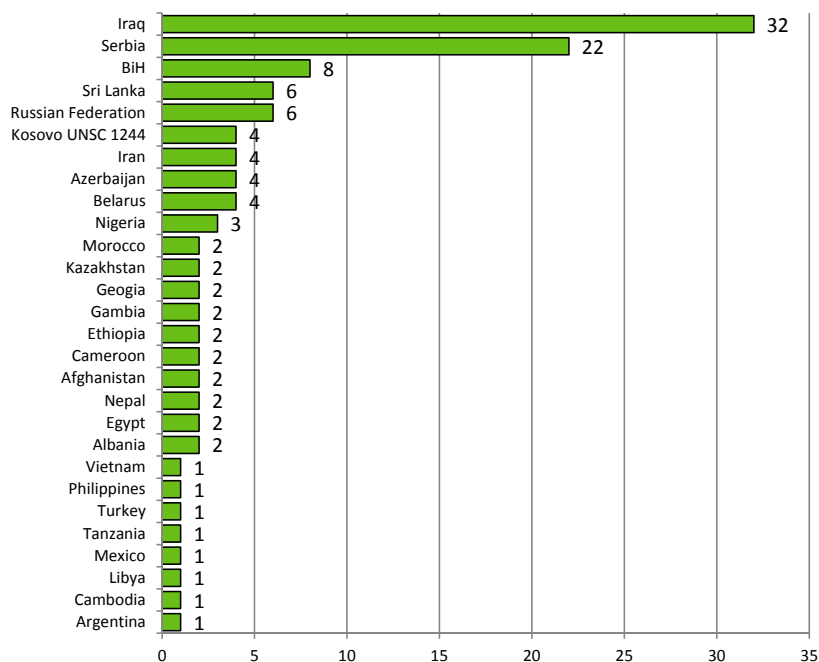

VAPAAEHTOINEN PALUU
ASSISTED VOLUNTARY RETURN
FRIVILLIGT ÅTERVÄNDANDE

VARRP-FIN

Voluntary Assisted Return and Re-integration Programme from Finland

Statistics 1.1.2013-30.4.2013

Returns and applications 1.1.2013-31.1.2013	Applications	Returns
Transferred from previous project	100	
Jan-13	59	11
Feb-13	29	32
Mar-13	52	44
Apr-13	30	34
Total	270	121

Returns by country / area

1.1.2013 - 30.4.2013

Returns by country / region	2013
Argentina	1
Cambodia	1
Libya	1
Mexico	1
Tanzania	1
Turkey	1
Philippines	1
Vietnam	1
Albania	2
Egypt	2
Nepal	2
Afghanistan	2
Cameroon	2
Ethiopia	2
Gambia	2
Geogia	2
Kazakhstan	2
Morocco	2
Nigeria	3
Belarus	4
Azerbaijan	4
Iran	4
Kosovo UNSC 1244	4
Russian Federation	6
Sri Lanka	6
BiH	8
Serbia	22
Iraq	32
Total	121