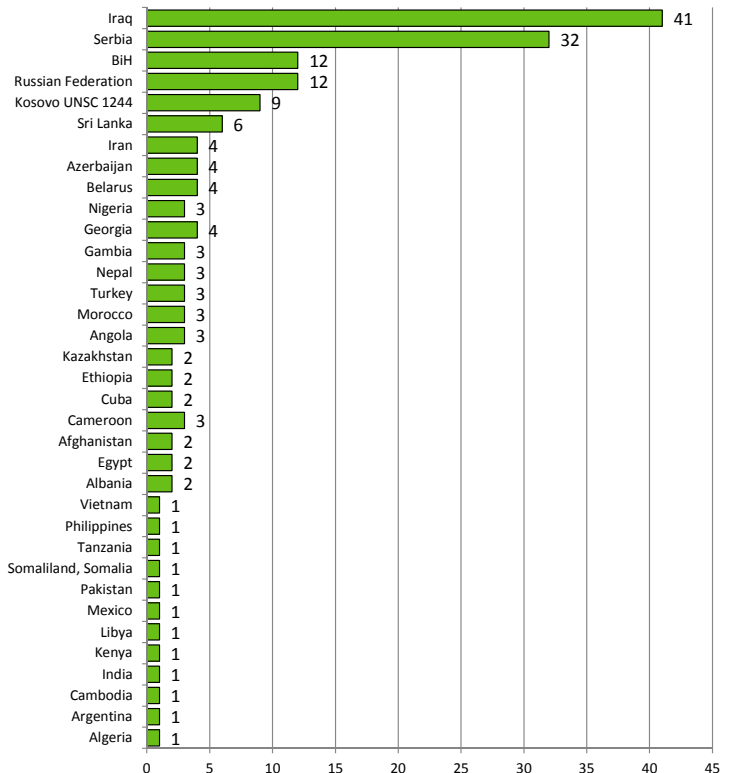

VAPAAEHTOINEN PALUU
ASSISTED VOLUNTARY RETURN
FRIVILLIGT ÅTERVÄNDANDE

VARRP-FIN

Voluntary Assisted Return and Re-integration Programme from Finland

Statistics 1.1.2013-30.6.2013

Returns and applications 1.1.2013-31.5.2013	Applications	Returns
Transferred from previous project	99	
Jan-13	59	11
Feb-13	29	32
Mar-13	52	44
Apr-13	30	38
May-13	26	33
Jun-13	21	15
Total	316	173

Returns by country / area

1.1.2013 - 30.6.2013

Returns by country / region	2013
Algeria	1
Argentina	1
Cambodia	1
India	1
Kenya	1
Libya	1
Mexico	1
Pakistan	1
Somaliland, Somalia	1
Tanzania	1
Philippines	1
Vietnam	1
Albania	2
Egypt	2
Afghanistan	2
Cameroon	3
Cuba	2
Ethiopia	2
Kazakhstan	2
Angola	3
Morocco	3
Turkey	3
Nepal	3
Gambia	3
Georgia	4
Nigeria	3
Belarus	4
Azerbaijan	4
Iran	4
Sri Lanka	6
Kosovo UNSC 1244	9
Russian Federation	12
BiH	12
Serbia	32
Iraq	41
Total	173