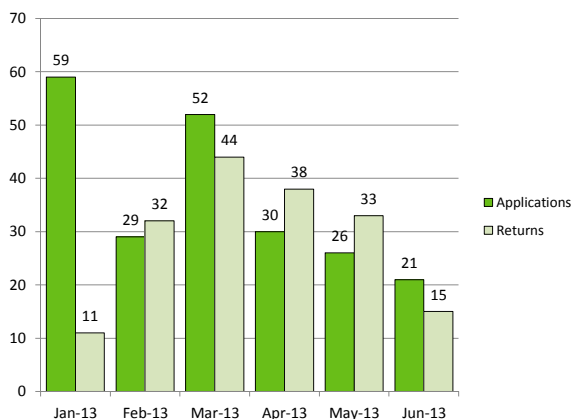

VAPAAEHTOINEN PALUU
ASSISTED VOLUNTARY RETURN
FRIVILLIGT ÅTERVÄNDANDE

VARRP-FIN

Voluntary Assisted Return and Re-integration Programme from Finland

Statistics 1.1.2013-30.6.2013

Returns and applications 1.1.2013-31.5.2013	Applications	Returns
Transferred from previous project	99	
Jan-13	59	11
Feb-13	29	32
Mar-13	52	44
Apr-13	30	38
May-13	26	33
Jun-13	21	15
Total	316	173

Returns by country / area

1.1.2013 - 30.6.2013

Returns by country / region	2013
Algeria	1
Argentina	1
Cambodia	1
India	1
Kenya	1
Libya	1
Mexico	1
Pakistan	1
Somaliland, Somalia	1
Tanzania	1
Philippines	1
Vietnam	1
Albania	2
Egypt	2
Afghanistan	2
Cameroon	3
Cuba	2
Ethiopia	2
Kazakhstan	2
Angola	3
Morocco	3
Turkey	3
Nepal	3
Gambia	3
Georgia	4
Nigeria	3
Belarus	4
Azerbaijan	4
Iran	4
Sri Lanka	6
Kosovo UNSC 1244	9
Russian Federation	12
BiH	12
Serbia	32
Iraq	41
Total	173